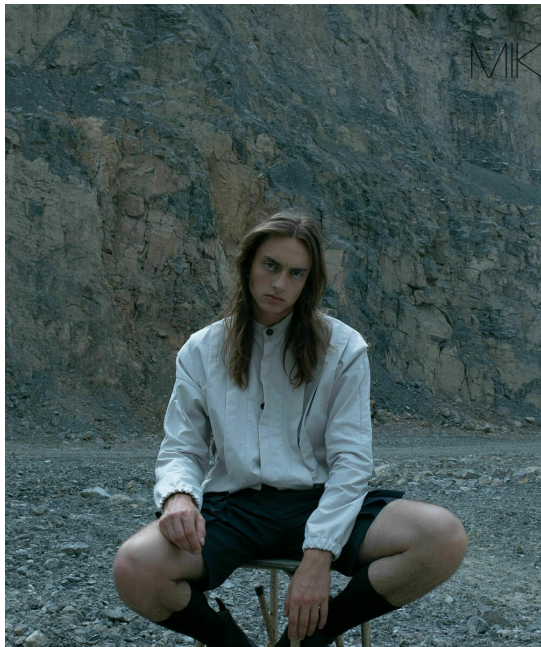

MIKAD

HEIGHT: 191cm / 6' 3" CHEST: 94cm / 37"
SHOES: 44.5EU / 10.5US / 10UK

WAIST: 76cm / 30" HIPS: 98cm / 38.5"
HAIR: dark blond EYES: hazel