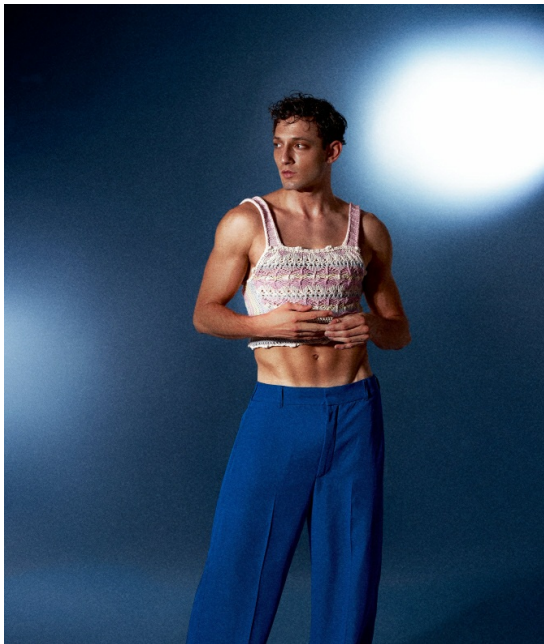

GUILLE C

GUILLE C

HEIGHT: 183cm / 6' 0"

CHEST: 94cm / 37"

WAIST: 73cm / 28.5"

HIPS: 94cm / 37"

SHOES: 42.5Eu / 8.5us / 8uk

HAIR: light brown

EYES: green brown