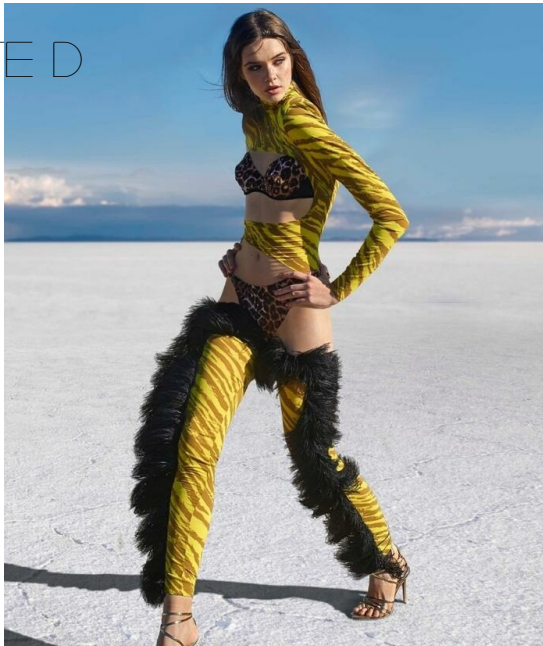

KATE D

KATE D

HEIGHT: 178cm / 5' 10"

BUST: 83cm / 32.5"

WAIST: 61cm / 24"

HIPS: 91cm / 36"

SHOES: 38EU / 7us / 5uk

HAIR: dark brown

EYES: blue green