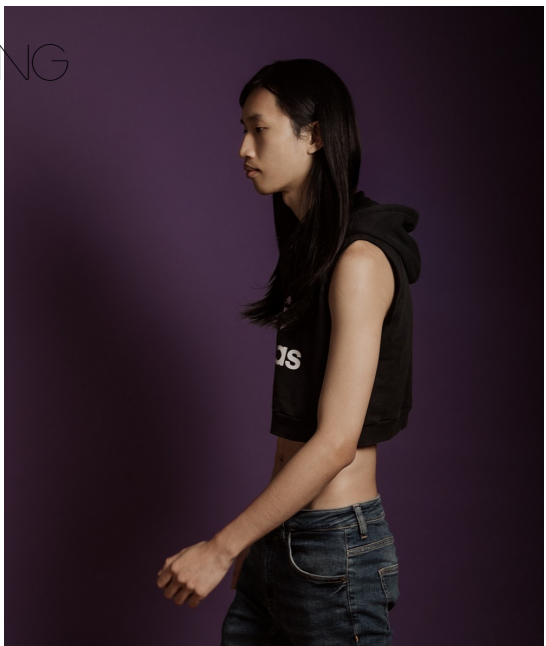

LONG

HEIGHT: 185cm / 6' 1"

CHEST: 82cm / 32.5"

WAIST: 66cm / 26"

HIPS: 89cm / 35"

SHOES: 45EU / 11us / 10.5UK

HAIR: black

EYES: brown