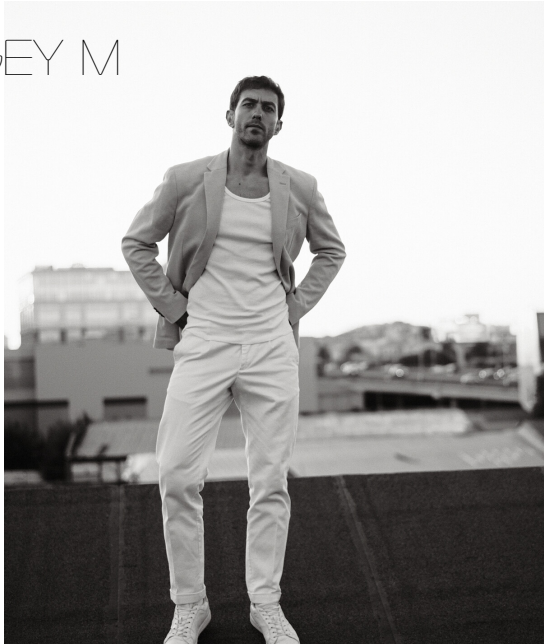

SERGEY M

SERGEY M

HEIGHT: 186cm / 6' 1"

CHEST: 100cm / 39.5"

WAIST: 81cm / 32"

HIPS: 99cm / 39"

SHOES: 44EU / 10Us / 9.5uk

HAIR: dark blond

EYES: blue gray