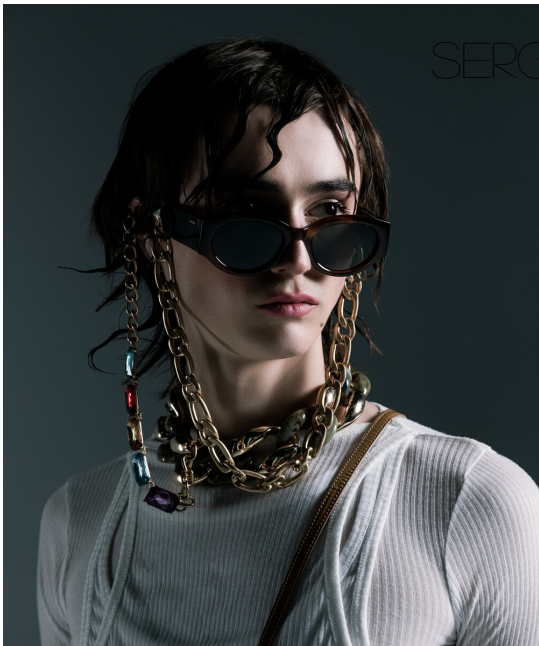

SERGEY S

HEIGHT: 184cm / 6' 0.5"

CHEST: 90cm / 35.5"

WAIST: 73cm / 28.5"

HIPS: 90cm / 35.5"

SHOES: 42EU / 8.5US / 8UK

HAIR: brown

EYES: brown