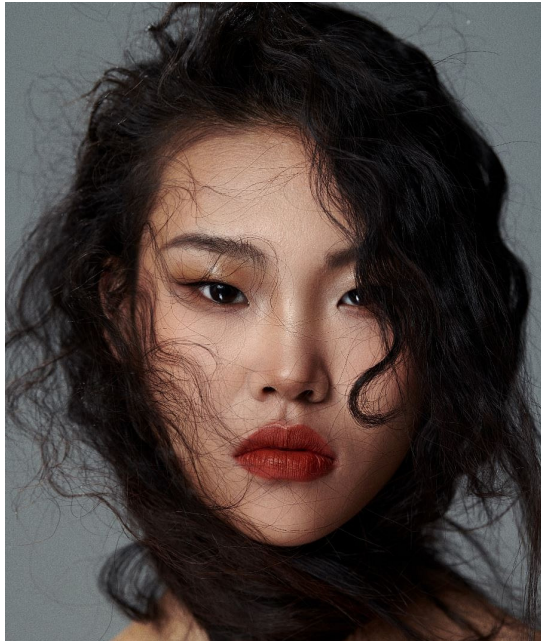

JIANG S

JIANG S

HEIGHT: 178cm / 5' 10"

BUST: 75cm / 29.5"

WAIST: 58cm / 23"

HIPS: 84cm / 33"

SHOES: 40EU / 9US / 7UK

HAIR: black

EYES: black